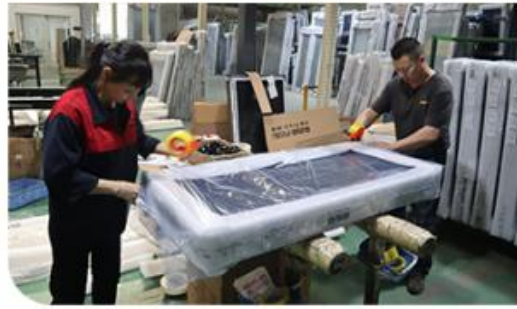

Packing and shipping

TRANSPORTATION